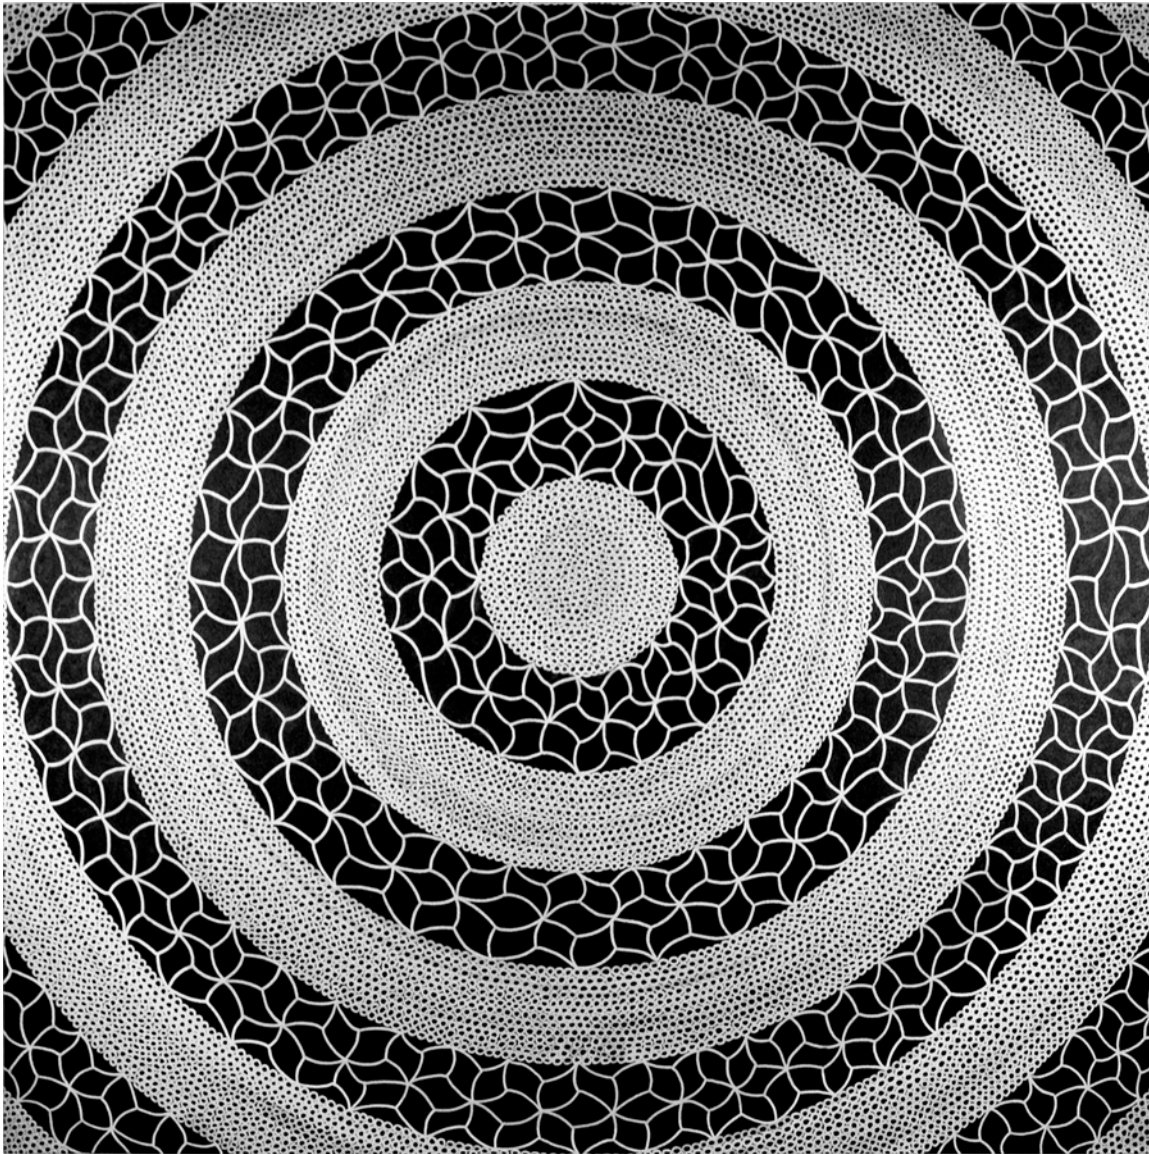

37" x 37"

Spiral Cluster

2019

acrylic on canvas

72" x 72"

Ascension Portal

2016

acrylic on canvas

72" x 72"

Presence Alive: Squared Circle

2006

acrylic on canvas

72" x 72"