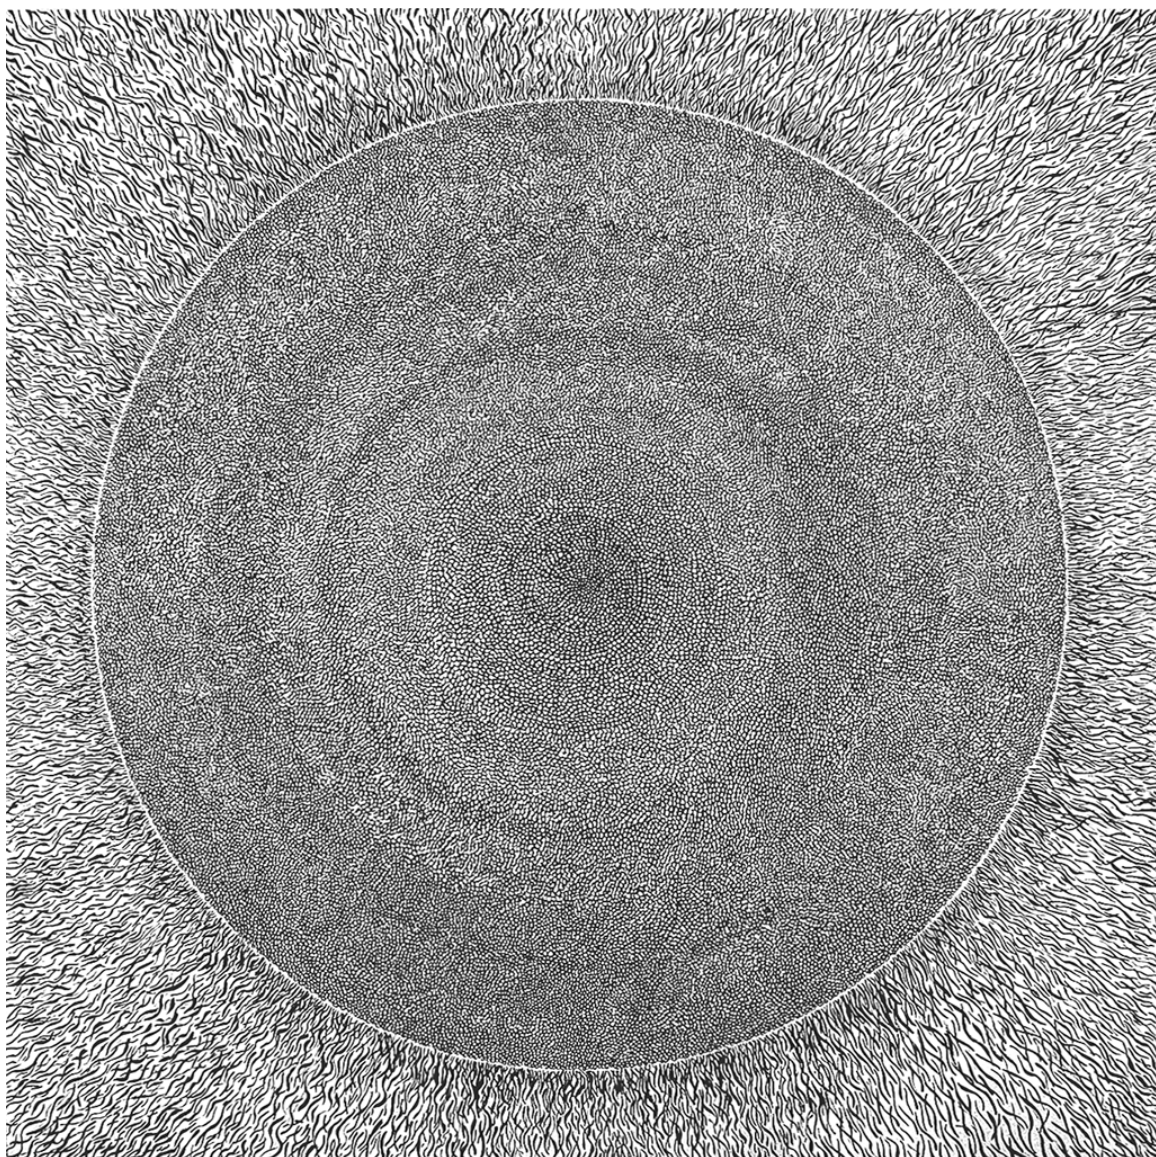

Presence Alive -Transcendence

2006

acrylic on canvas

72" x 72"