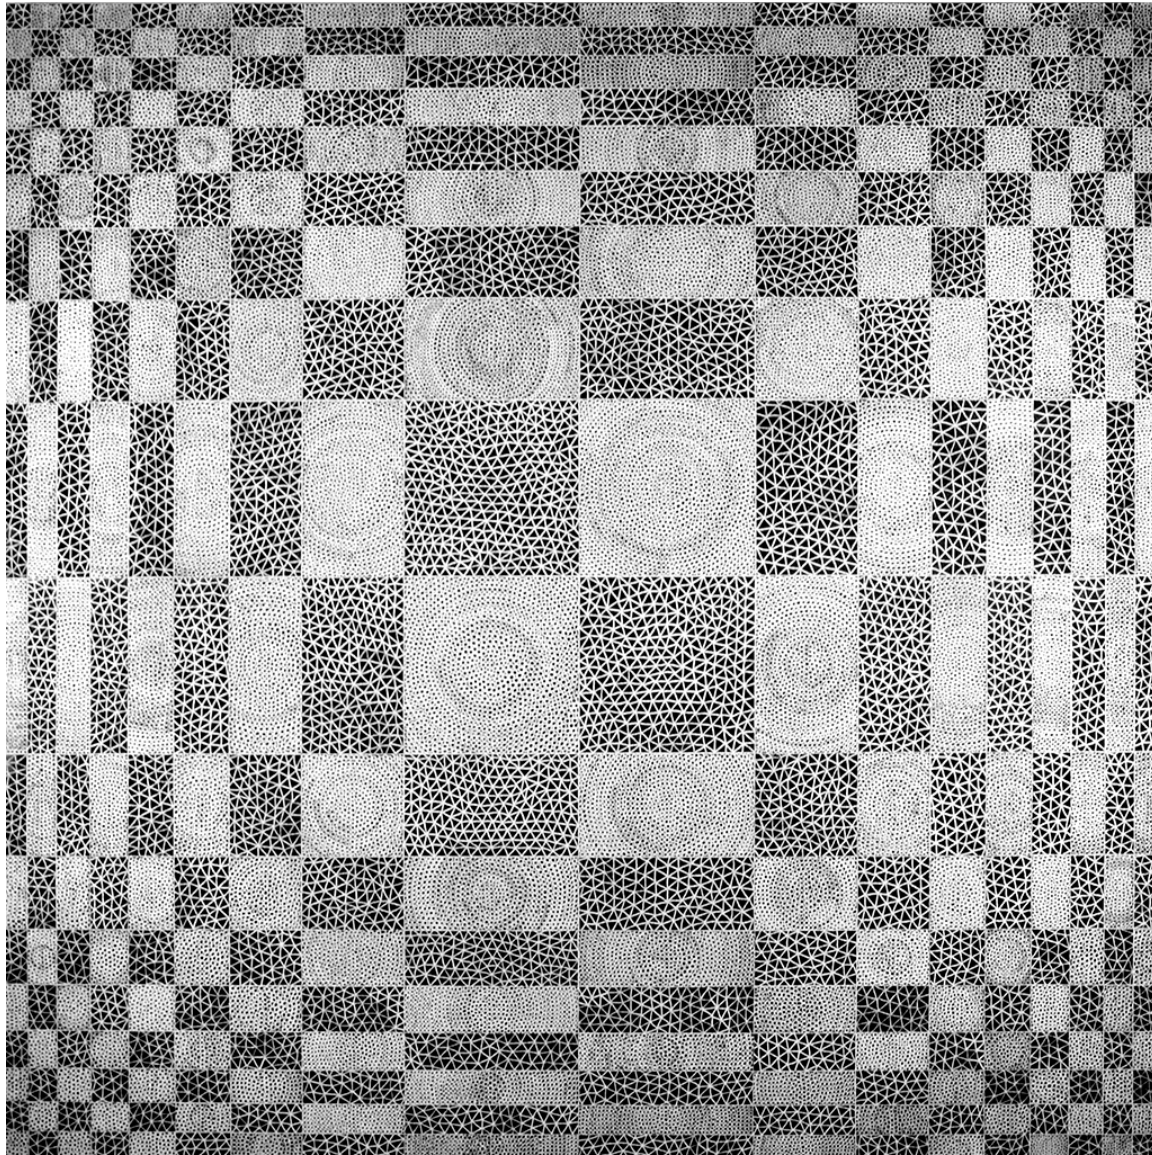

38" x 38"

Cluster Study 1

2014

ink on paper

30.25" x 30.25"

Cluster Study 3

2014

ink on paper

30.5" x 30.5"

Equilibrium

2016

acrylic on canvas

72" x 72"

Cluster Grid Overlay

2018

ink on paper