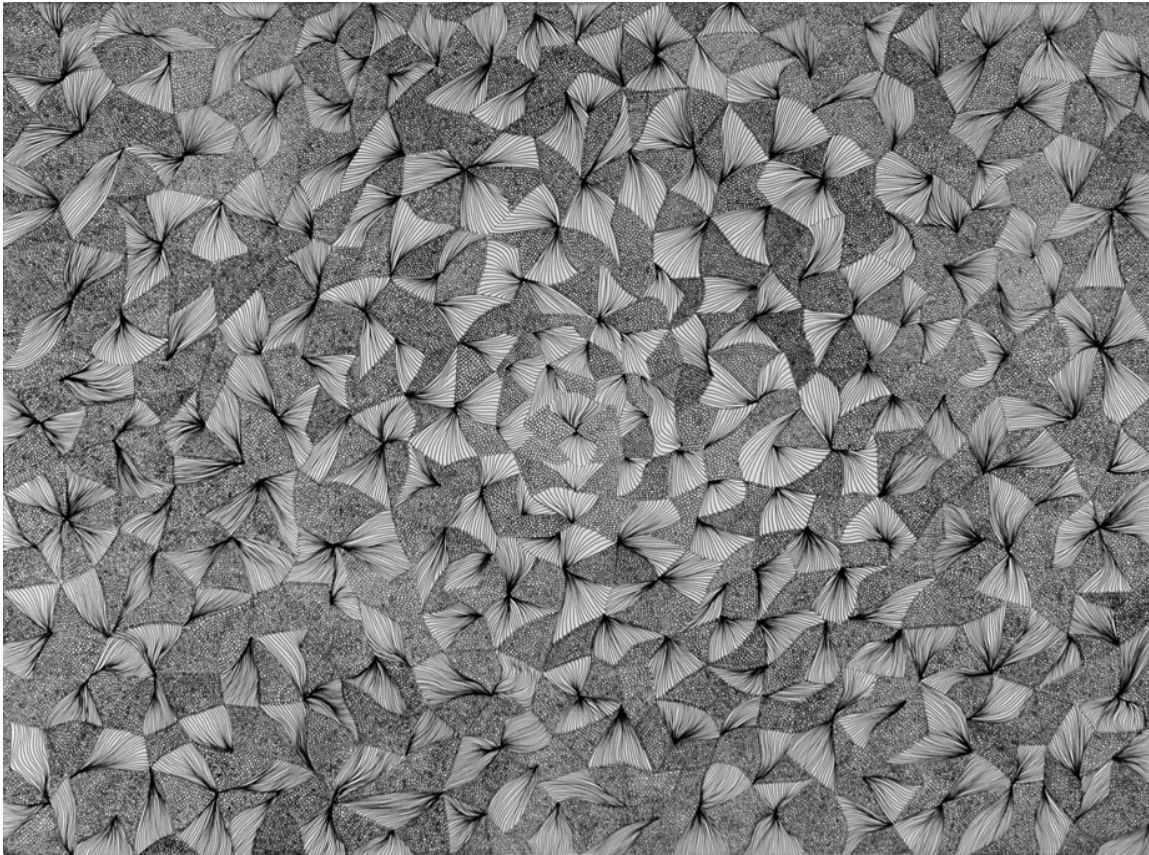

Thought Forms

2007

ink on paper

22.25" x 30"