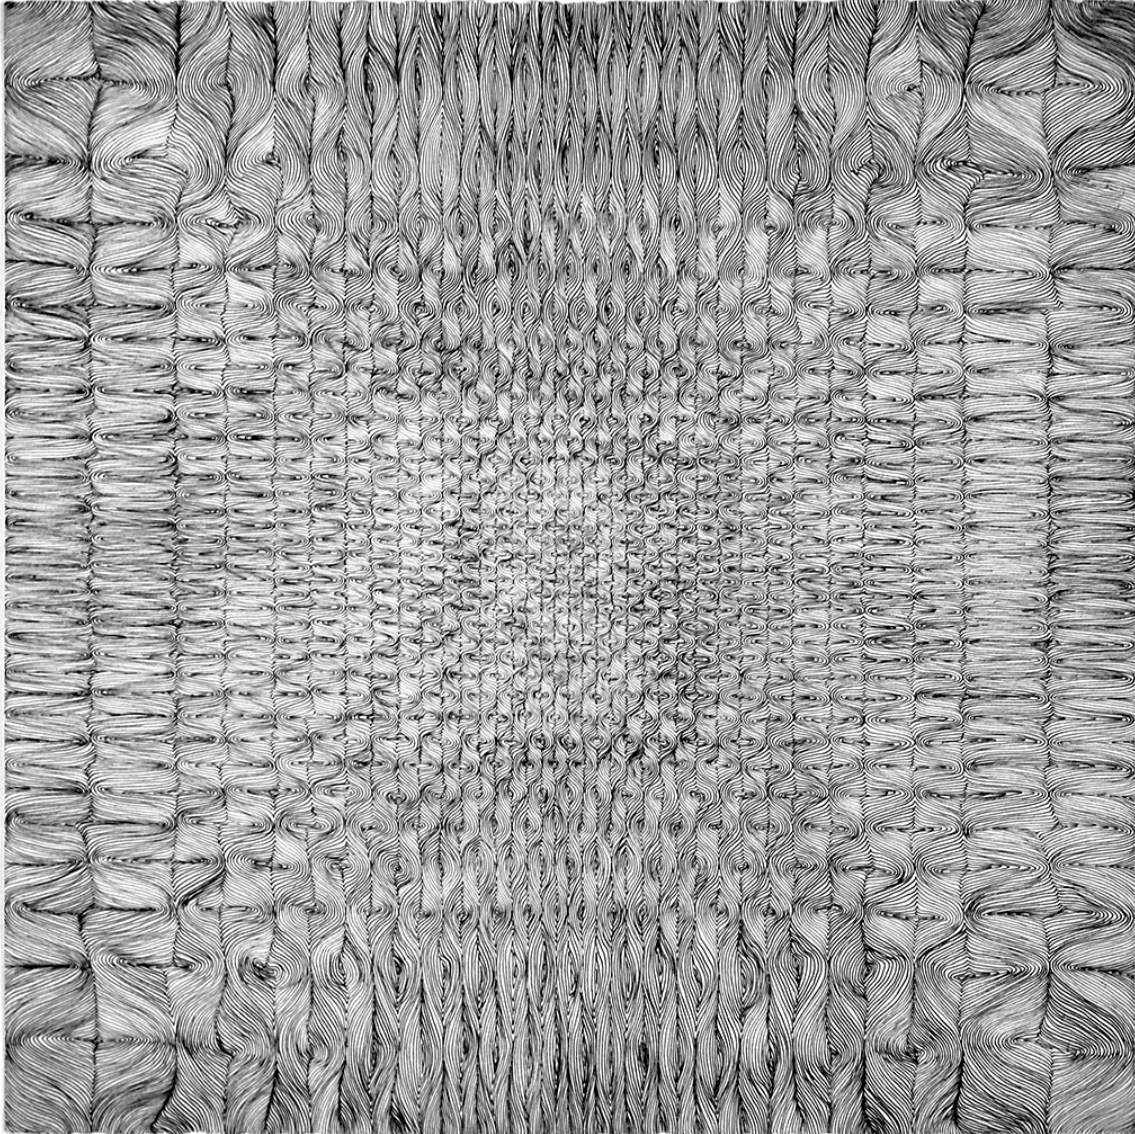

33.5" x 33.5"

Vesica III

2019

acrylic on canvas

33.5" x 33.5"

Log Rhythm 4

2012

ink on paper