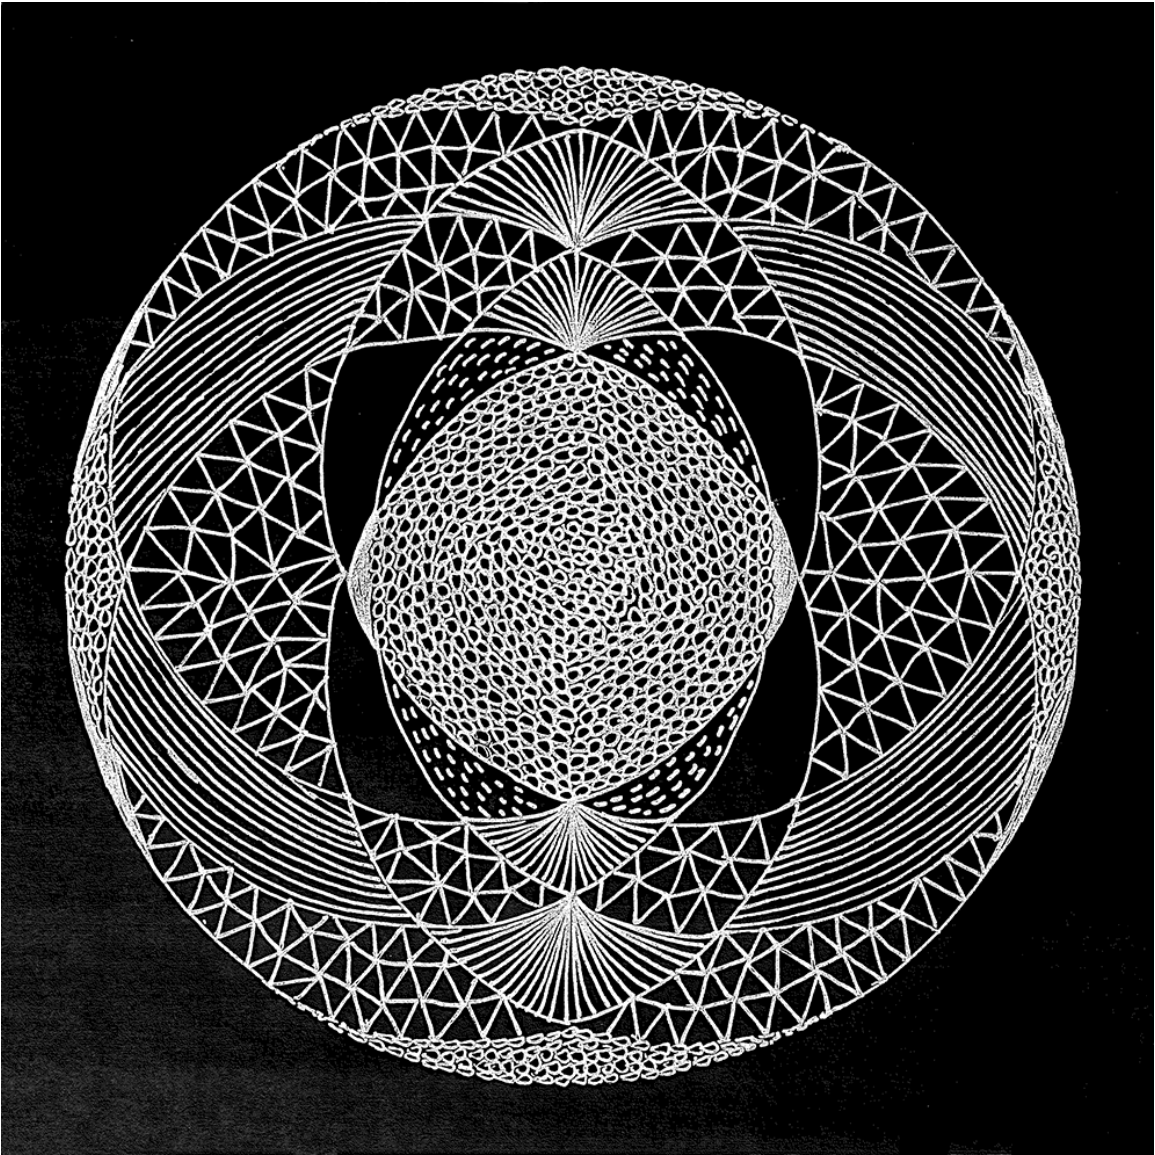

Nine x Nine / 76

2017

ink on paper

9" x 9"