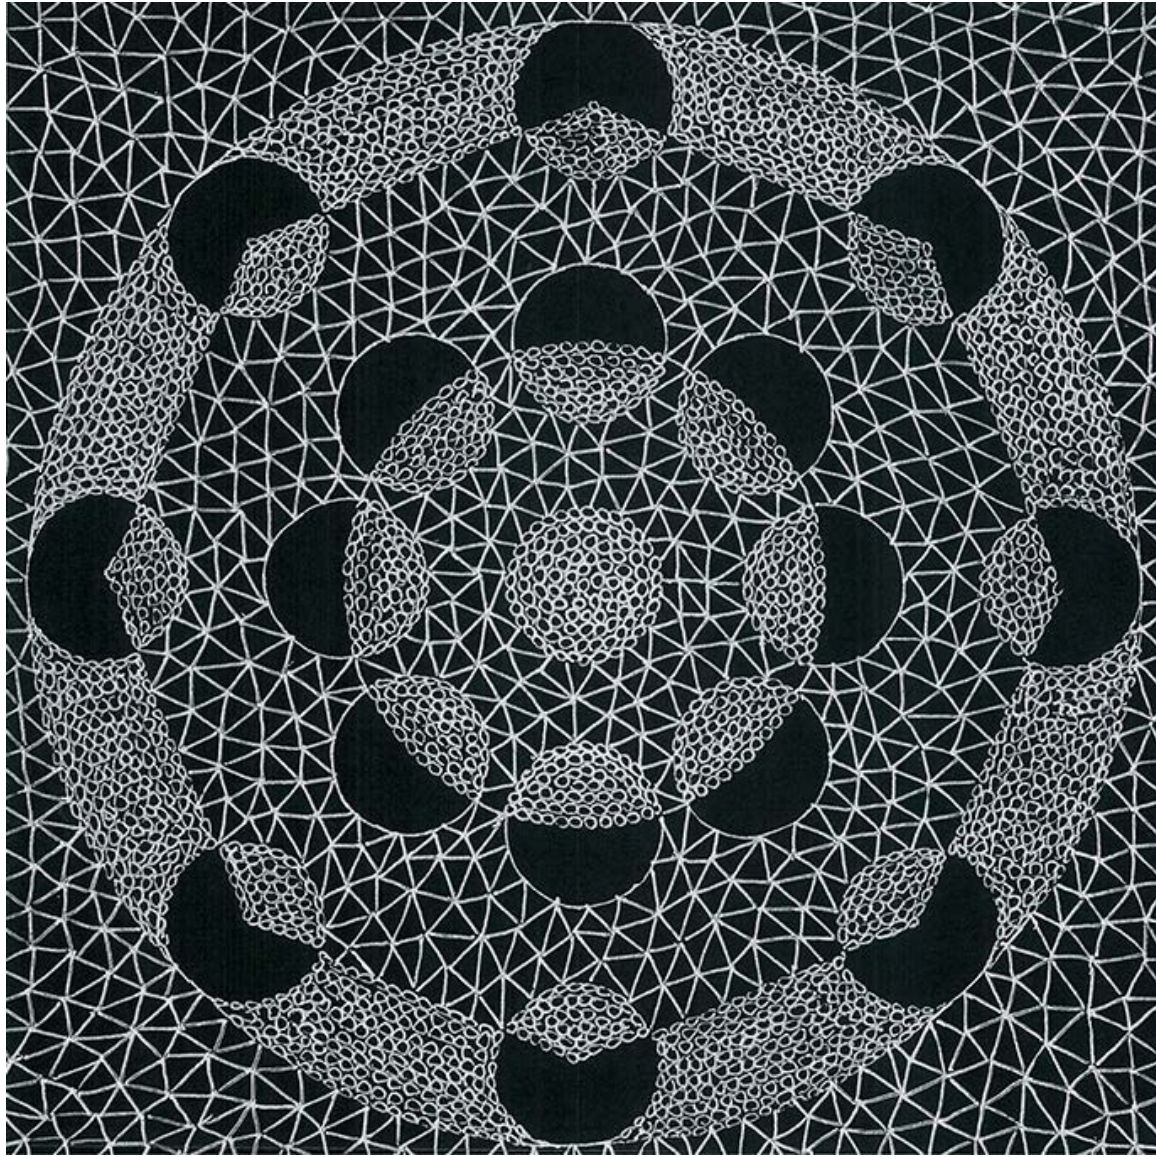

Nine x Nine / 33

2011

ink on paper

9" x 9"